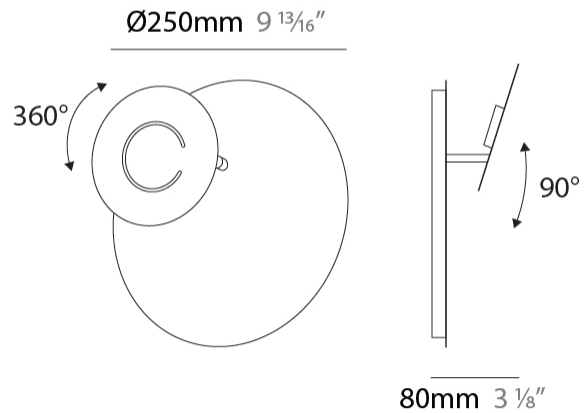

DOPPIOZERO SURFACE

D132179- -

base number   Finish   Finish
Options   Options

1. To build a product code in our configurator select the specify button on the base model # product page
2. To build a manual product code on this datasheet choose from the options listed below in blue font and add the suffix to the base model #

GENERAL

Series: DoppioZero
Partner: Knikerboker
Division: Design
Installation: Surface
Product Type: Wall Surface
Mounting Location: Wall
Light Distribution: Indirect

PHYSICAL

Shape: Round
Diameter (mm): 250
Diameter (in): 9 ¹³/₁₆
Height (mm): 250
Height (in): 9 ¹³/₁₆
Extension (mm): 100
Extension (in): 3 ¹⁵/₁₆
Fixture Finish: EWH / EBK / MAN / COF / PRD / SLF / GLF / CLF / BRL
Accent Finish: EWH / EBK / MAN / COF / PRD / SLF / GLF / CLF / BRL
Fixture Material: Aluminum

ELECTRICAL

Lamp Type: LED
Input Wattage (W): 16
Dimming: Non-Dimming / Phase Dimming (120vac Only)
Driver Included: No
Driver Location: Remote
Driver Type: Constant Current - Universal
Driver Class: Class 2
Input Voltage (V): 120 - 277
Constant Current (MA): 500

LED

Color Temperature (°K): 3000
Max. Delivered Lumen (lm): 2900
CRI: >85 CRI
Lamp Life (hrs): 50000

OPTICAL

Adjustability: Tilt 90°

RATINGS AND CERTIFICATIONS

Certified By: Certified for North American Standards
IP rating: IP20

PROJECT	_____
TYPE	_____
SPECIFIER	_____
QUANTITY	_____
DATE	_____