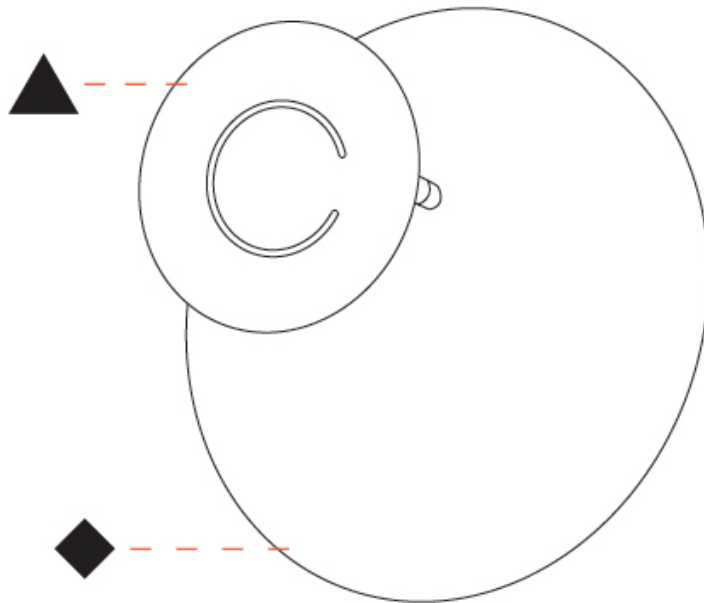

D132180-

PROJECT

TYPE

SPECIFIER

QUANTITY

DATE