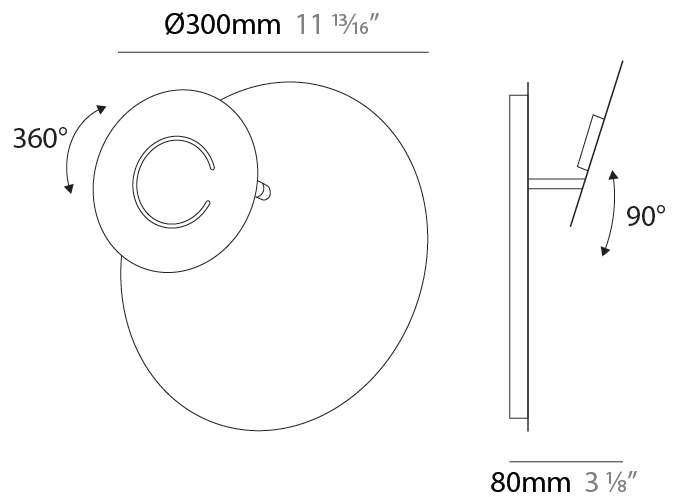

DOPPIOZERO SURFACE

D132180-

base number   Finish Options   -   Finish Options

1. To build a product code in our configurator select the specify button on the base model # product page
2. To build a manual product code on this datasheet choose from the options listed below in blue font and add the suffix to the base model #

GENERAL

Series: DoppioZero
Partner: Knikerboker
Division: Design
Installation: Surface
Product Type: Wall Surface
Mounting Location: Wall
Light Distribution: Indirect

PHYSICAL

Shape: Round
Diameter (mm): 300
Diameter (in): 11 ¹³/₁₆
Height (mm): 300
Height (in): 11 ¹³/₁₆
Extension (mm): 90
Extension (in): 3 ⁹/₁₆
Fixture Finish: EWH / EBK / MAN / COF / PRD / SLF / GLF / CLF / BRL
Accent Finish: EWH / EBK / MAN / COF / PRD / SLF / GLF / CLF / BRL
Fixture Material: Aluminum

ELECTRICAL

Lamp Type: LED
Input Wattage (W): 16
Dimming: Non-Dimming / Phase Dimming (120vac Only)
Driver Included: No
Driver Location: Remote
Driver Type: Constant Current - Universal
Driver Class: Class 2
Input Voltage (V): 120 - 277
Constant Current (MA): 500

LED

Color Temperature (°K): 3000
Max. Delivered Lumen (lm): 2900
CRI: >85 CRI
Lamp Life (hrs): 50000

OPTICAL

Adjustability: Tilt 90°

RATINGS AND CERTIFICATIONS

Certified By: Certified for North American Standards
IP rating: IP20

PROJECT	_____
TYPE	_____
SPECIFIER	_____
QUANTITY	_____
DATE	_____