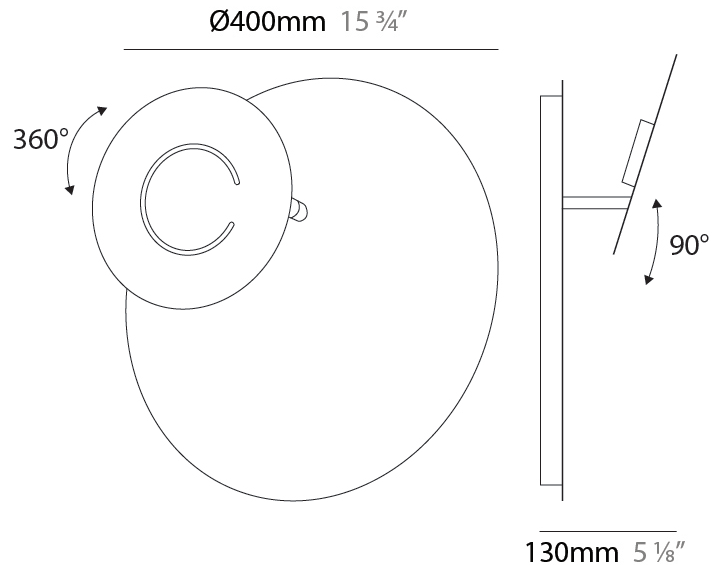

DOPPIOZERO SURFACE

D132181- -

base number   Finish Options   Finish Options

1. To build a product code in our configurator select the specify button on the base model # product page
2. To build a manual product code on this datasheet choose from the options listed below in blue font and add the suffix to the base model #

GENERAL

Series: DoppioZero
Partner: Knikerboker
Division: Design
Installation: Surface
Product Type: Wall Surface
Mounting Location: Wall
Light Distribution: Indirect

PHYSICAL

Shape: Round
Diameter (mm): 300
Diameter (in): 11 ¹³/₁₆
Height (mm): 300
Height (in): 11 ¹³/₁₆
Extension (mm): 90
Extension (in): 3 ⁹/₁₆
Fixture Finish: EWH / EBK / MAN / COF / PRD / SLF / GLF / CLF / BRL
Accent Finish: EWH / EBK / MAN / COF / PRD / SLF / GLF / CLF / BRL
Fixture Material: Aluminum

ELECTRICAL

Lamp Type: LED
Input Wattage (W): 16
Dimming: Non-Dimming / Phase Dimming (120vac Only)
Driver Included: No
Driver Location: Remote
Driver Type: Constant Current - Universal
Driver Class: Class 2
Input Voltage (V): 120 - 277
Constant Current (MA): 500

LED

Color Temperature (°K): 3000
Max. Delivered Lumen (lm): 2900
CRI: >85 CRI
Lamp Life (hrs): 50000

OPTICAL

Adjustability: Tilt 90°

RATINGS AND CERTIFICATIONS

Certified By: Certified for North American Standards
IP rating: IP20

PROJECT
TYPE
SPECIFIER
QUANTITY
DATE